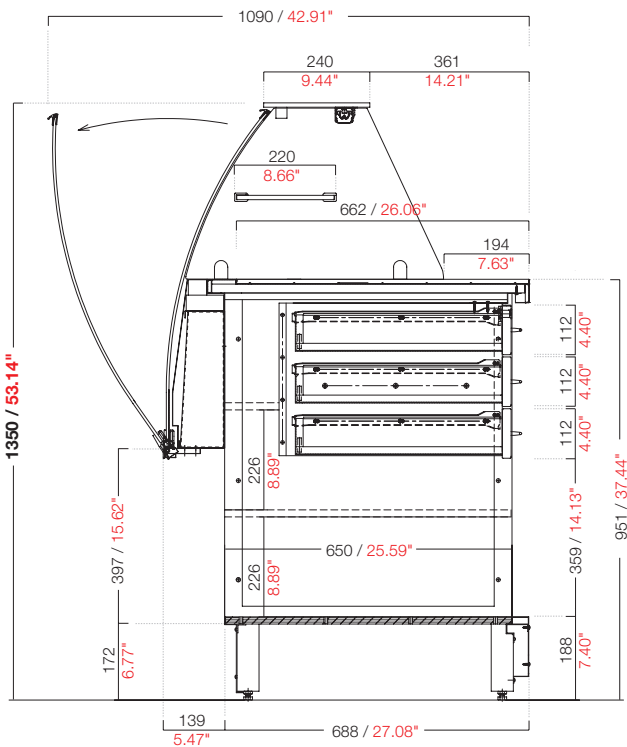

Mix

PIZZA
PIZZA

CE EAC

IT EN

CARATTERISTICHE TECNICHE:

STRUTTURA

- Basamento in tubolare d'acciaio verniciato con polveri epossidiche a forno a 180°C con elementi di irrigidimento e piedini regolabili.
- Piano in acciaio inox con bugne e invaso porta teglie.
- Ripiani interni in laminato grigio.
- Dotazione di tre cassetti da 1/6, il primo con serratura.

GLASS FRAME

Glass frame is available on all units with four different settings:

- VAC = curved high glass
- VAD = straight high glass
- VBD H 1151 = straight low glass
- VBD-R20 H 1151 = low straight glass joined to the upper top with a radius of 20 mm

The temperate front glass can be opened with folding system on customer side.

On-the-edge lateral sides in transparent. LEDs lighting.

- One shelf provided in the high glass versions (VAC and VAD). The shelf is slightly shorter, leaving a gap (15 mm on each side) between the glass side to facilitate cleaning.
- As option, glass hot shelf instead of the shelf.

Ambient temperature

SEZIONI MIX PIZZA MIX PIZZA DISPLAY CASE SECTION VIEWS

VAC H 1350 MIX

VAD H 1350 MIX